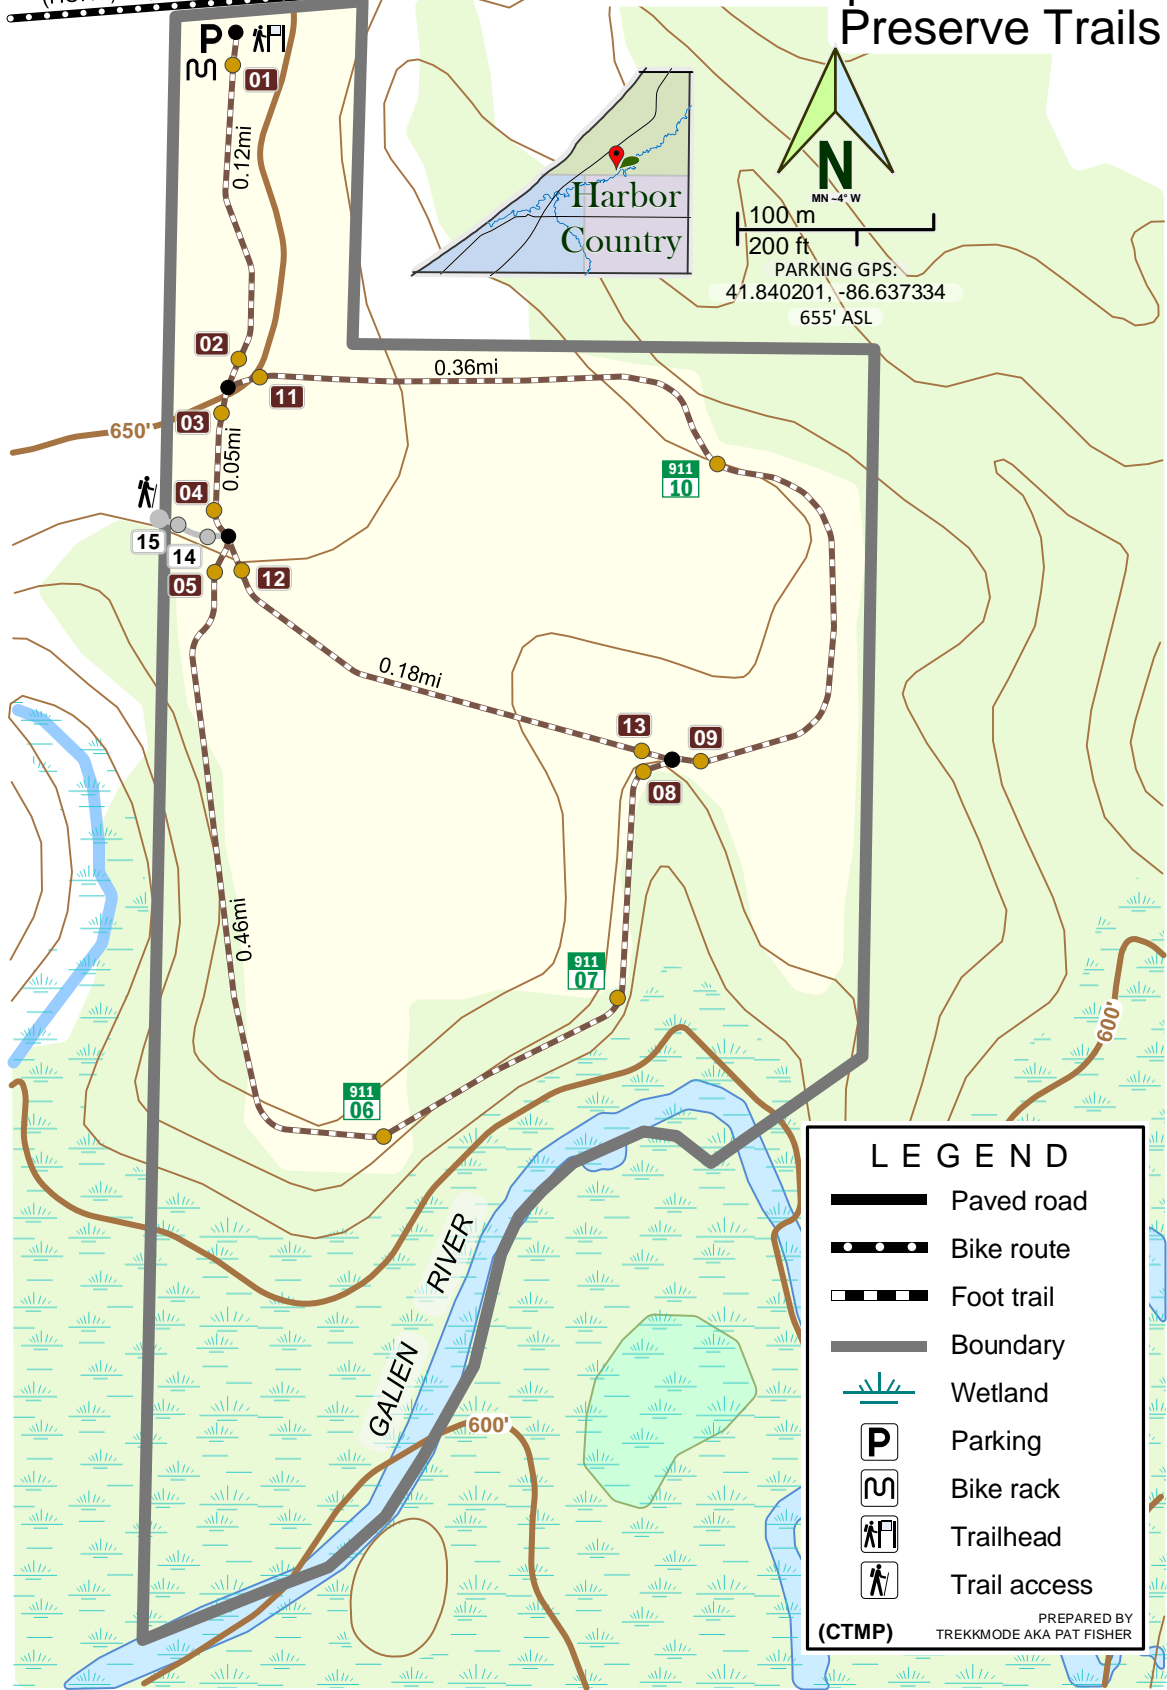

(HCHB) Warren Woods Rd. **Chris Thompson Memorial Preserve Trails**

100 m
200 ft
PARKING GPS:
41.840201, -86.637334
655' ASL

LEGEND

- Paved road
- Bike route
- Foot trail
- Boundary
- Wetland
- Parking
- Bike rack
- Trailhead
- Trail access

(CTMP) PREPARED BY TREKKMODE AKA PAT FISHER

WARREN WOODS RD, THREE OAKS, MI 49128