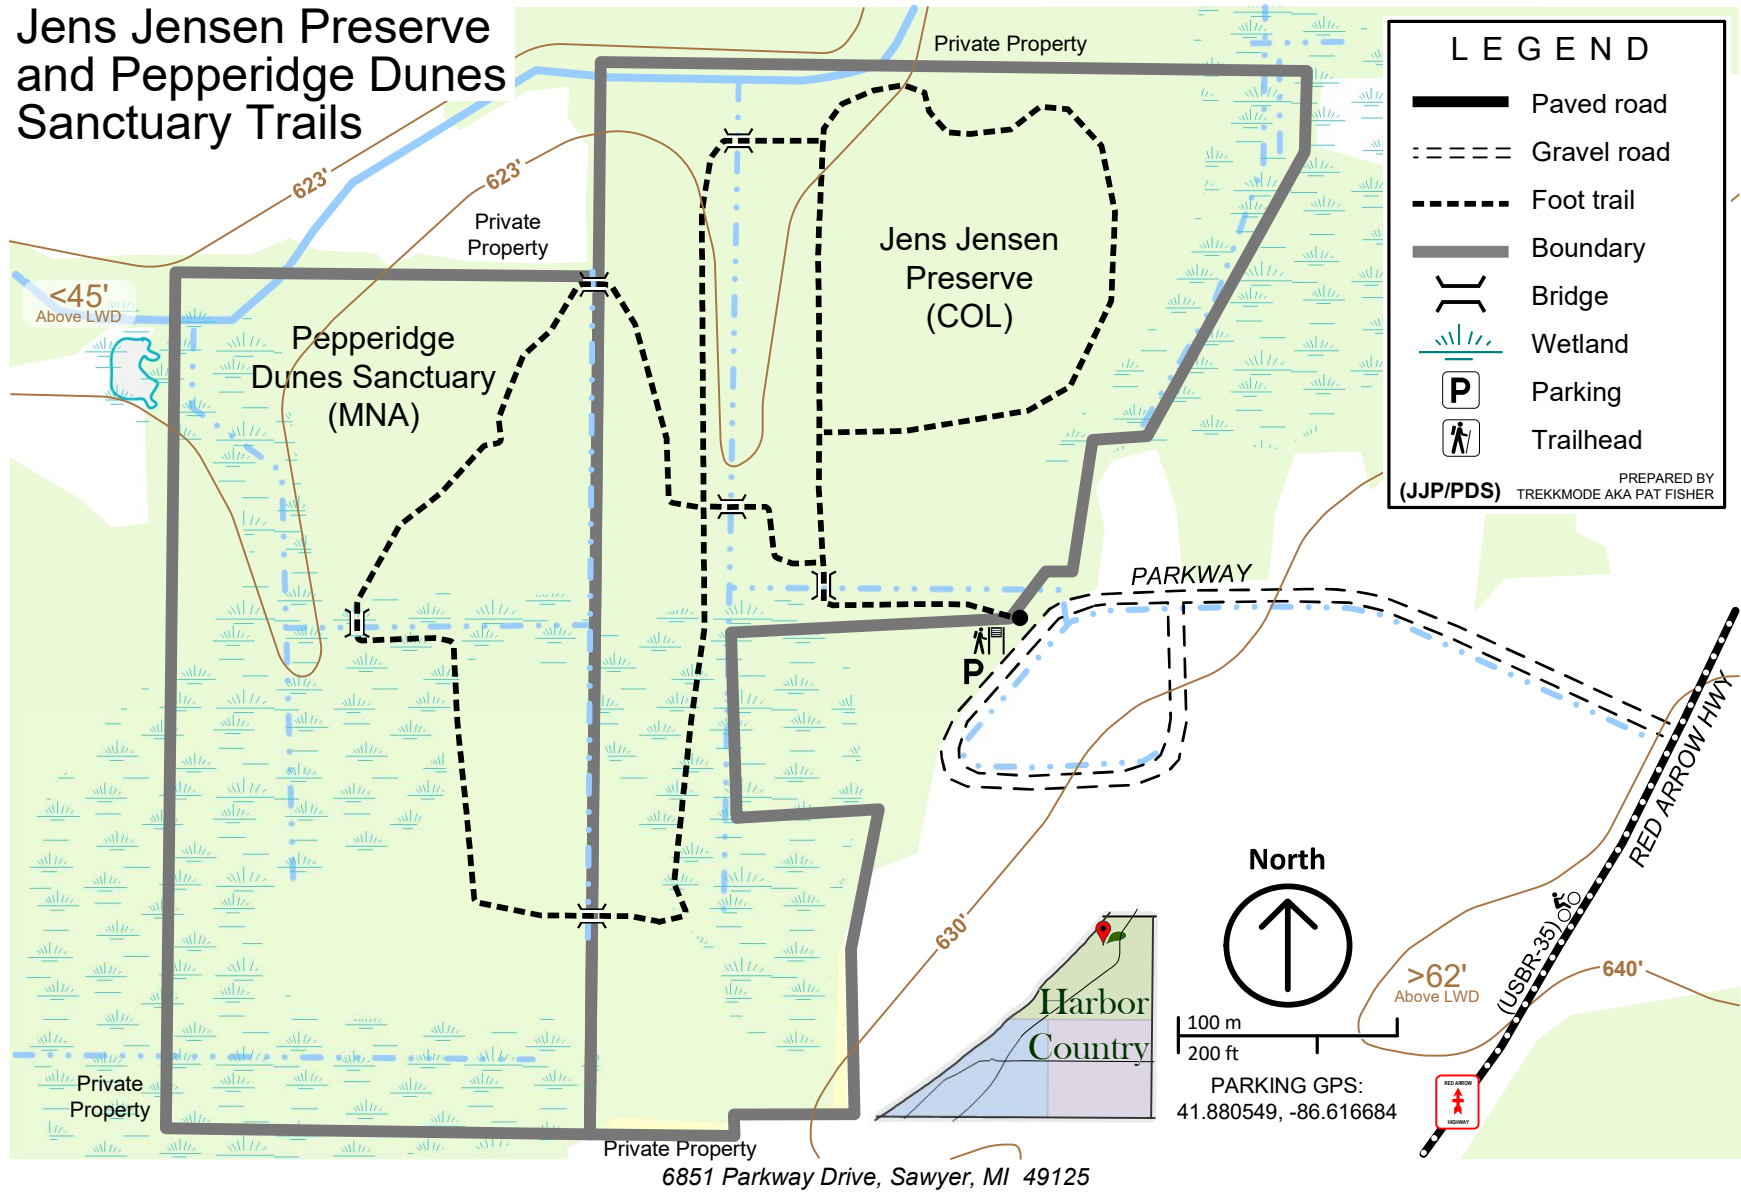

Jens Jensen Preserve and Pepperidge Dunes Sanctuary Trails

LEGEND

- Paved road
- Gravel road
- Foot trail
- Boundary
- Bridge
- Wetland
- Parking
- Trailhead

PREPARED BY
(JJP/PDS) TREKKMODE AKA PAT FISHER