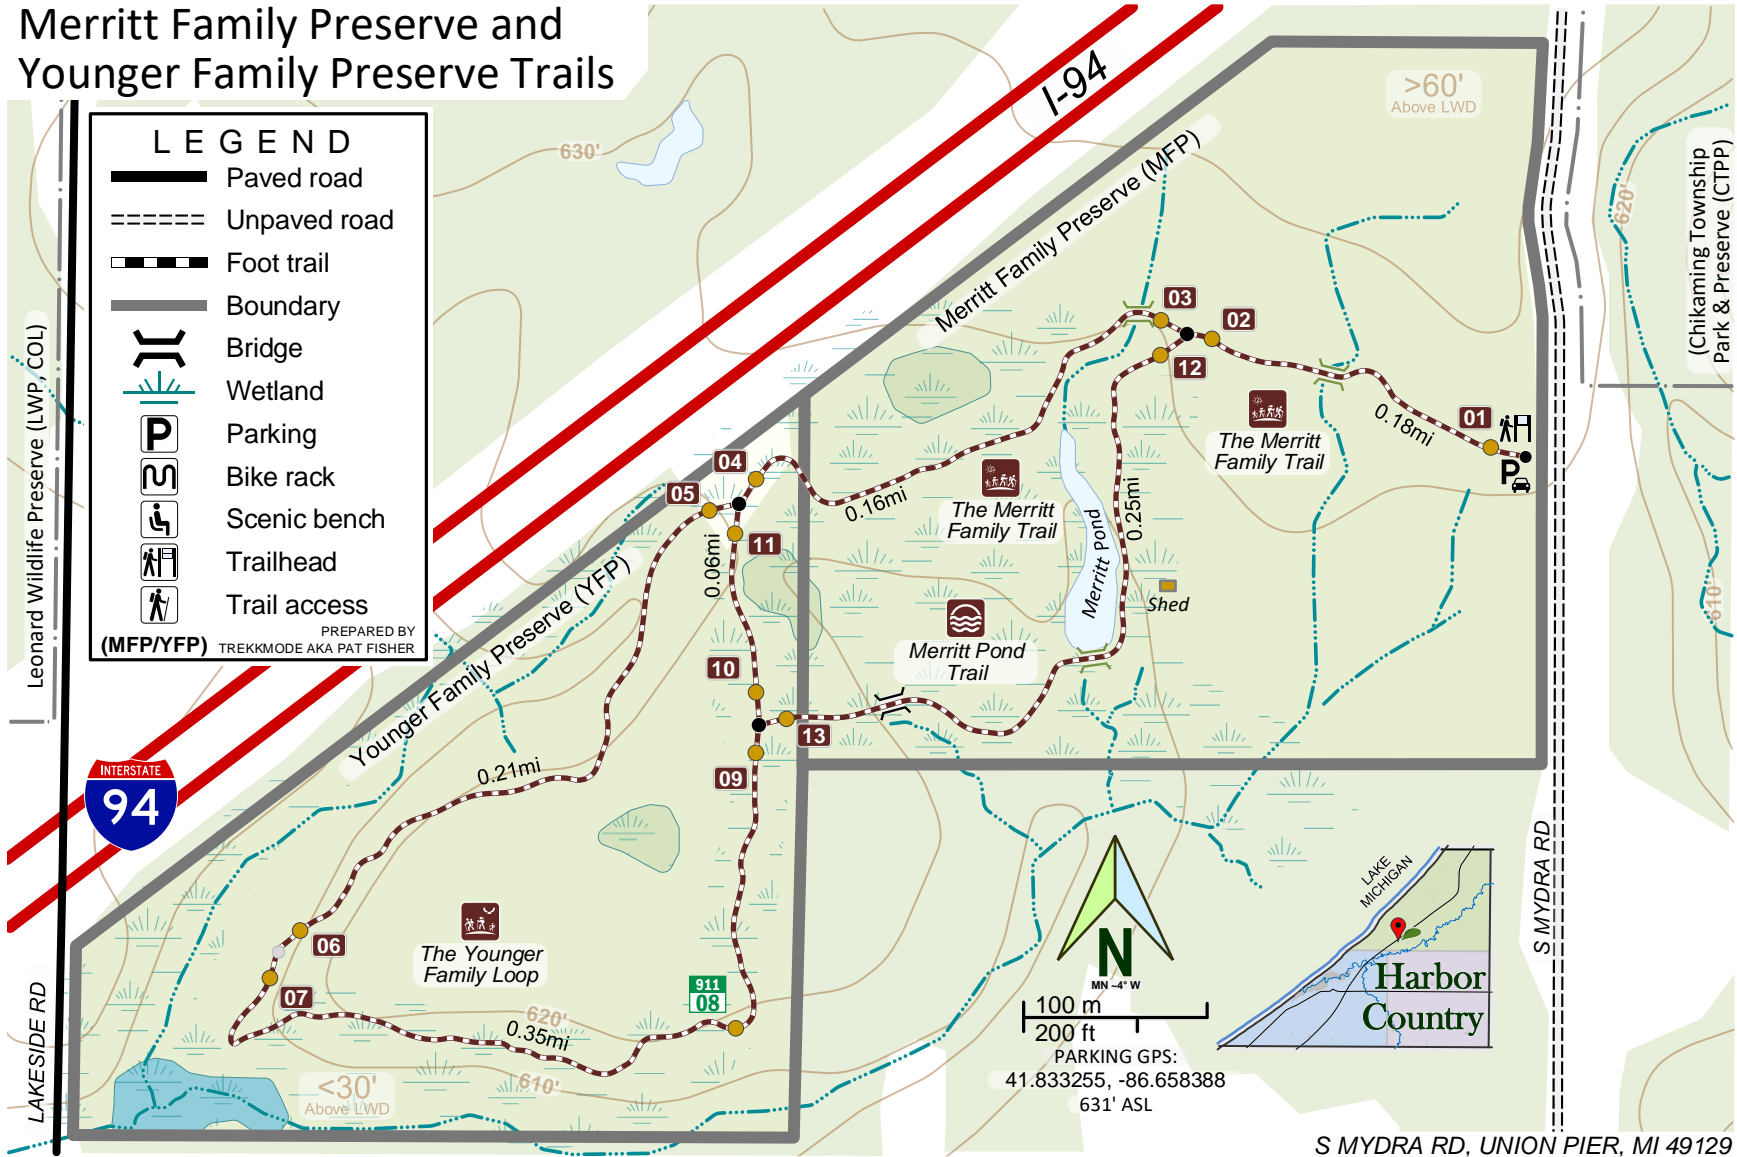

Merritt Family Preserve and Younger Family Preserve Trails

LEGEND

- Paved road
- Unpaved road
- Foot trail
- Boundary
- Bridge
- Wetland
- Parking
- Bike rack
- Scenic bench
- Trailhead
- Trail access

PREPARED BY
TREKMODE AKA PAT FISHER
(MFP/YFP)

Scale: 100 m / 200 ft

North Arrow: MN -4° W

PARKING GPS:
41.833255, -86.658388
631' ASL

S MYDRA RD, UNION PIER, MI 49129

This map, as depicted, is for discussion purposes only...

Merritt Family Preserve (MFP) and Younger Family Preserve Trail Map (YFP)
 CHIKAMING OPEN LANDS
 Chikaming Township, Berrien County, Michigan - August 16, 2021