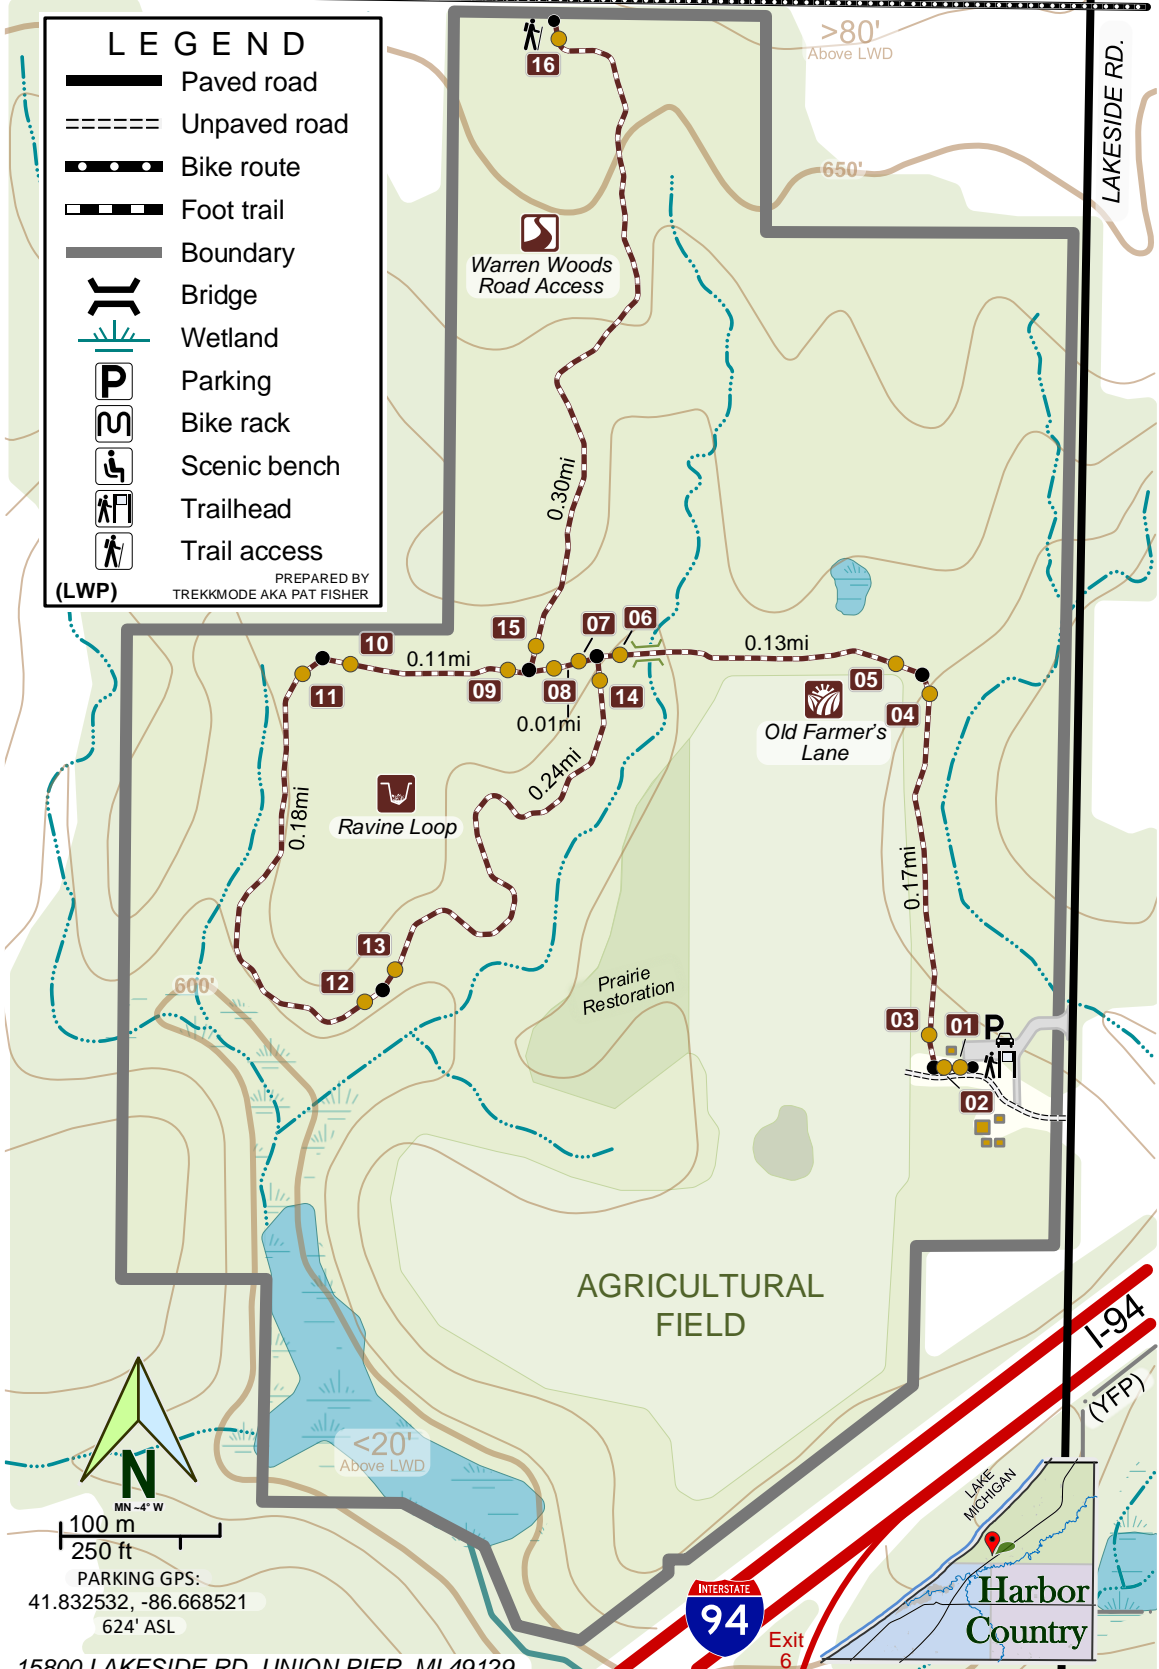

Leonard Wildlife Preserve Trails

LEGEND

-  Paved road
-  Unpaved road
-  Bike route
-  Foot trail
-  Boundary
-  Bridge
-  Wetland
-  Parking
-  Bike rack
-  Scenic bench
-  Trailhead
-  Trail access

(LWP) PREPARED BY TREKKMODE AKA PAT FISHER

15800 LAKESIDE RD, UNION PIER, MI 49129